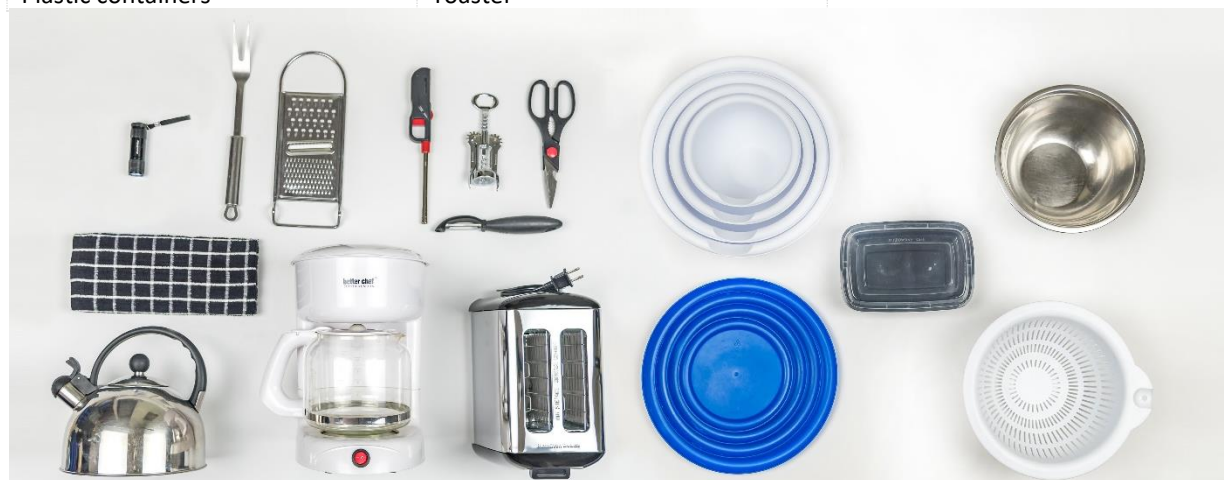

# 3 Convenience Kit (“Haushaltsausrüstung”) & WiFi Hotspot

GPS (Global Positioning System)

GPS (Navigationssystem)

- |                      |                        |
|----------------------|------------------------|
| Bath towel           | Badetuch               |
| Hand towel           | Handtuch               |
| Wash cloth           | Waschlappen            |
| Kitchen towel        | Küchentuch             |
| Cleaning towel       | Putzlappen             |
| Paper towel roll     | Rolle Küchenpapier     |
| Comforter with cover | Bettdecke mit Bezug    |
| Sheet                | Leintuch               |
| Pillow               | Kopfkissen             |
| Pillow protector     | Kopfkissenschoner      |
| Pillow case          | Kopfkissenbezug        |
| <u>Not pictured</u>  | <u>Keine Abbildung</u> |
| Broom                | Besen                  |
| Dust pan and brush   | Schaufel mit Kehrbesen |

WiFi Hotspot with unlimited data and Internet based phone capabilities (optional)

|                    |                              |                  |
|--------------------|------------------------------|------------------|
| Flash light        | Lighter / matches            | Glasses          |
| Cups               | Dinner plates                | Salad plates     |
| Mixing bowl        | Knifes                       | Steak knives     |
| Forks              | Spoons                       | Teaspoons        |
| Scissors           | Roast slicer                 | Cookware set     |
| Can opener         | Cork puller / bottle opener  | Vegetable peeler |
| Turner             | Basting spoon, slotted spoon | Grill fork       |
| Whisk              | Coffee maker                 | Tea Kettle       |
| Measuring cup      | Colander                     | Cutting board    |
| Plastic containers | Toaster                      |                  |